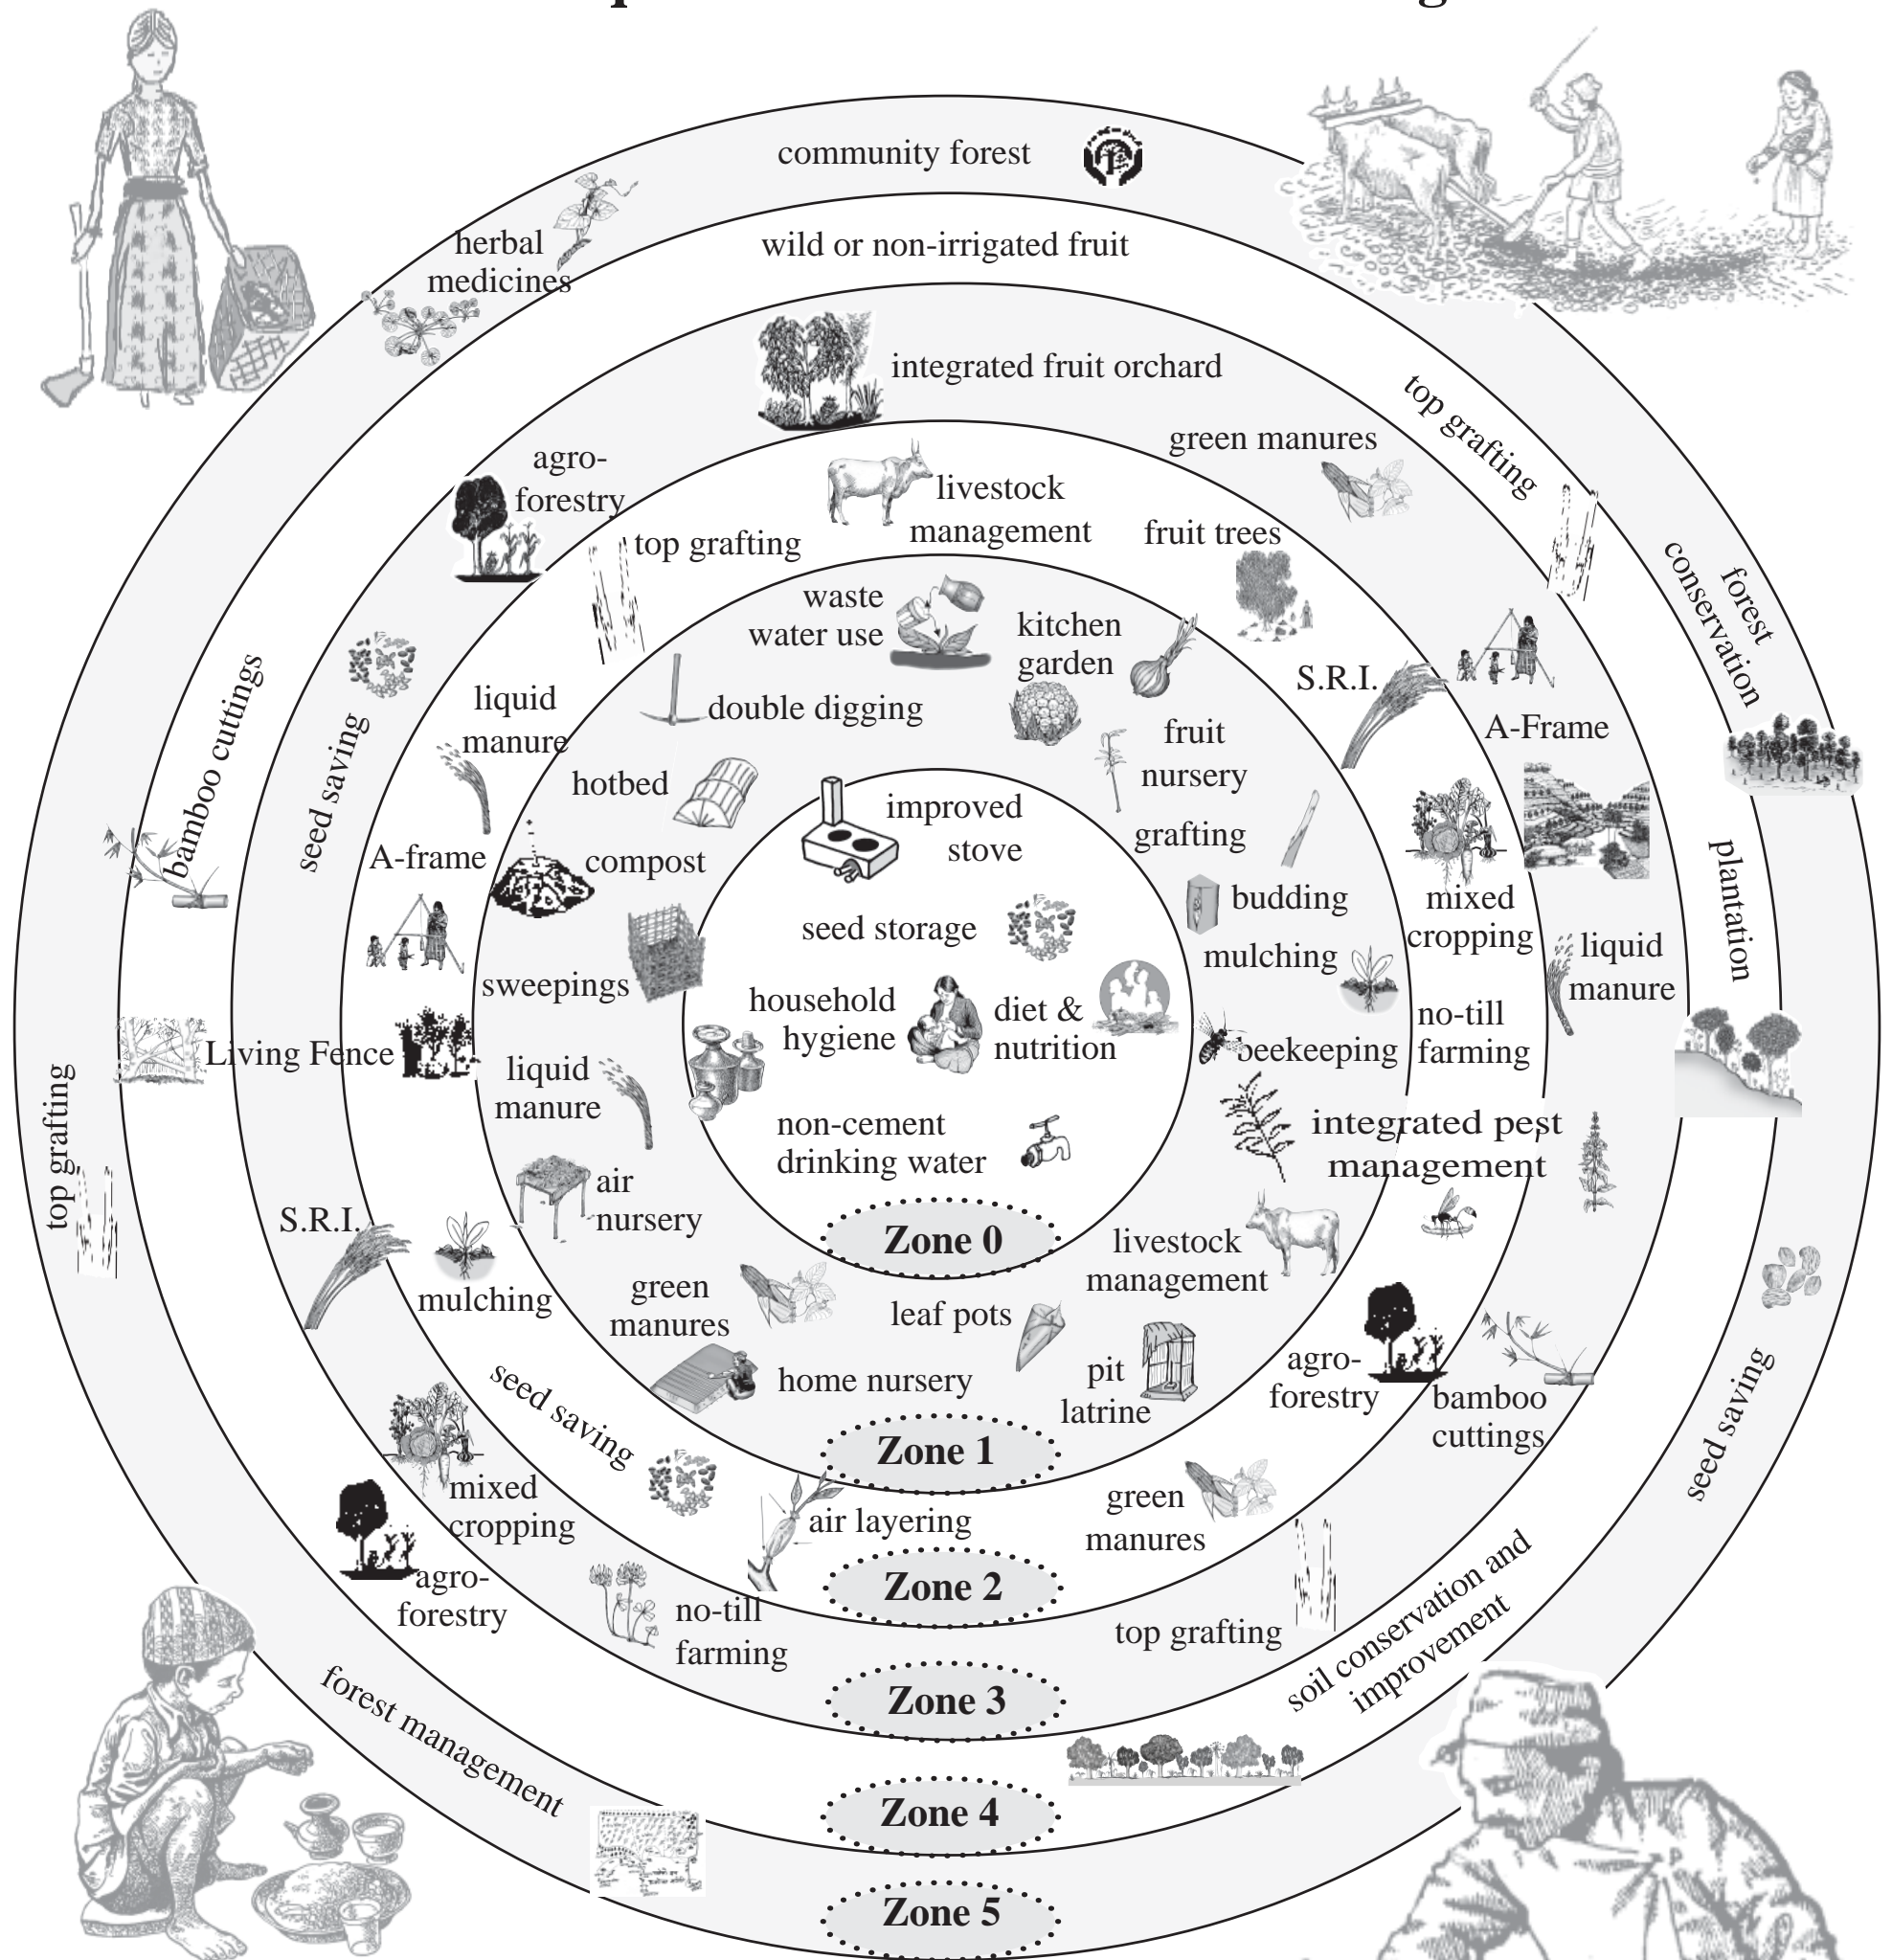

Techniques used in Permaculture Design

-  **Zone 0 - Inside the house**
-  **Zone 1 - Around the house**
-  **Zone 2 - Fields near the house**
-  **Zone 3 - Fields further from the house**
-  **Zone 4 - Grazing and community land**
-  **Zone 5 - Forest & wilderness**